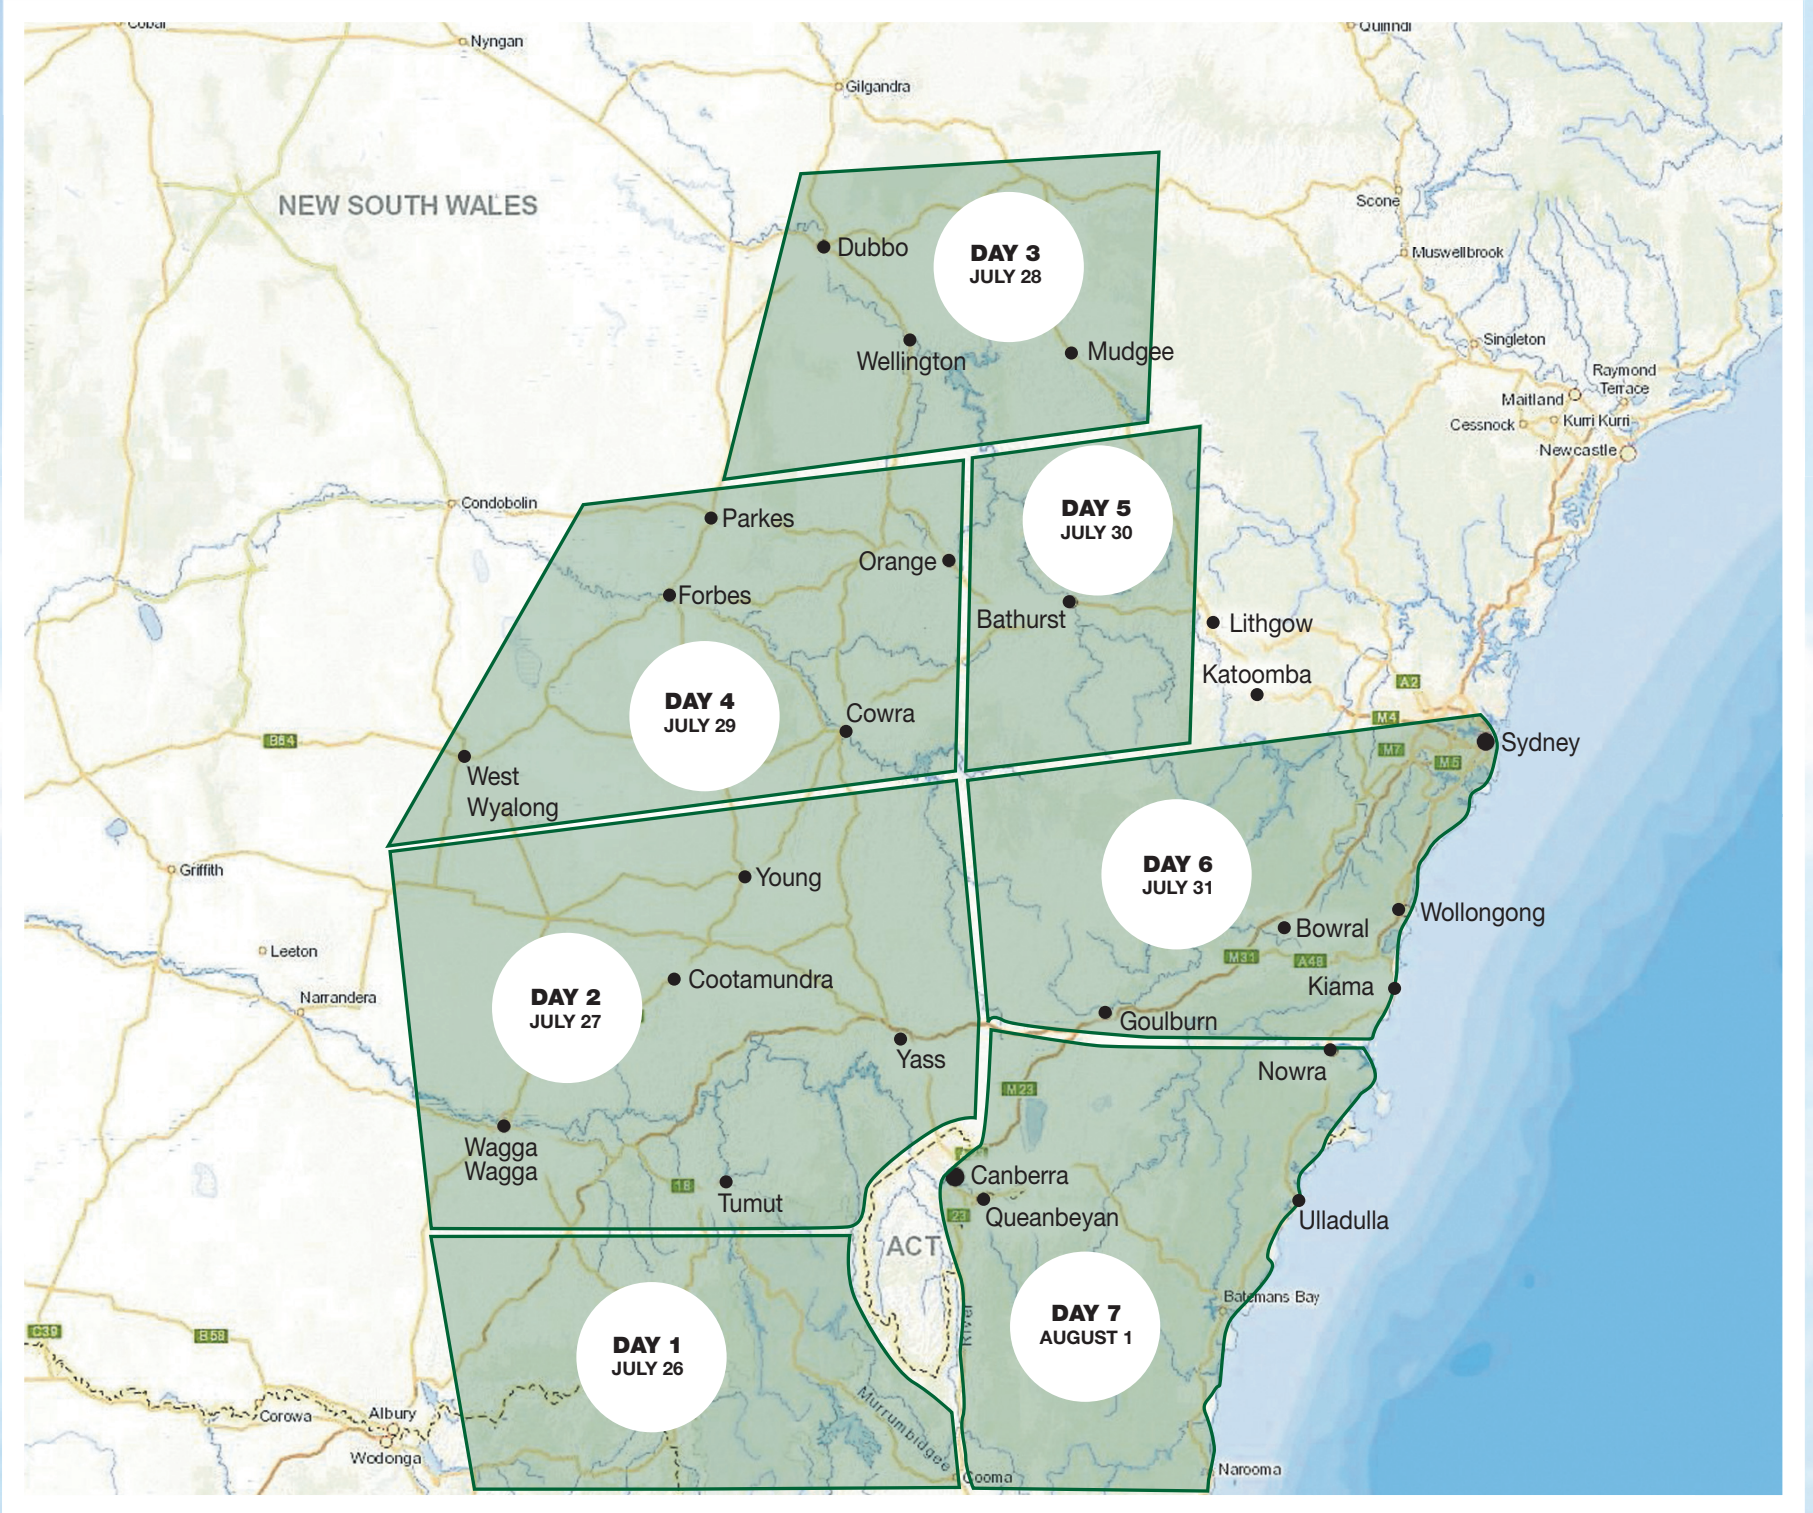

# THE LAND

FARMGATE  
AUCTIONS

# SOUTHERN BEEF *Week* 2021

JULY 26 - AUGUST 1

ENTER  
ONLINE

FINAL ENTRIES - MAY 24

[theland.com.au/beefweeks/](http://theland.com.au/beefweeks/)

ENTER  
ONLINE

# THE LAND