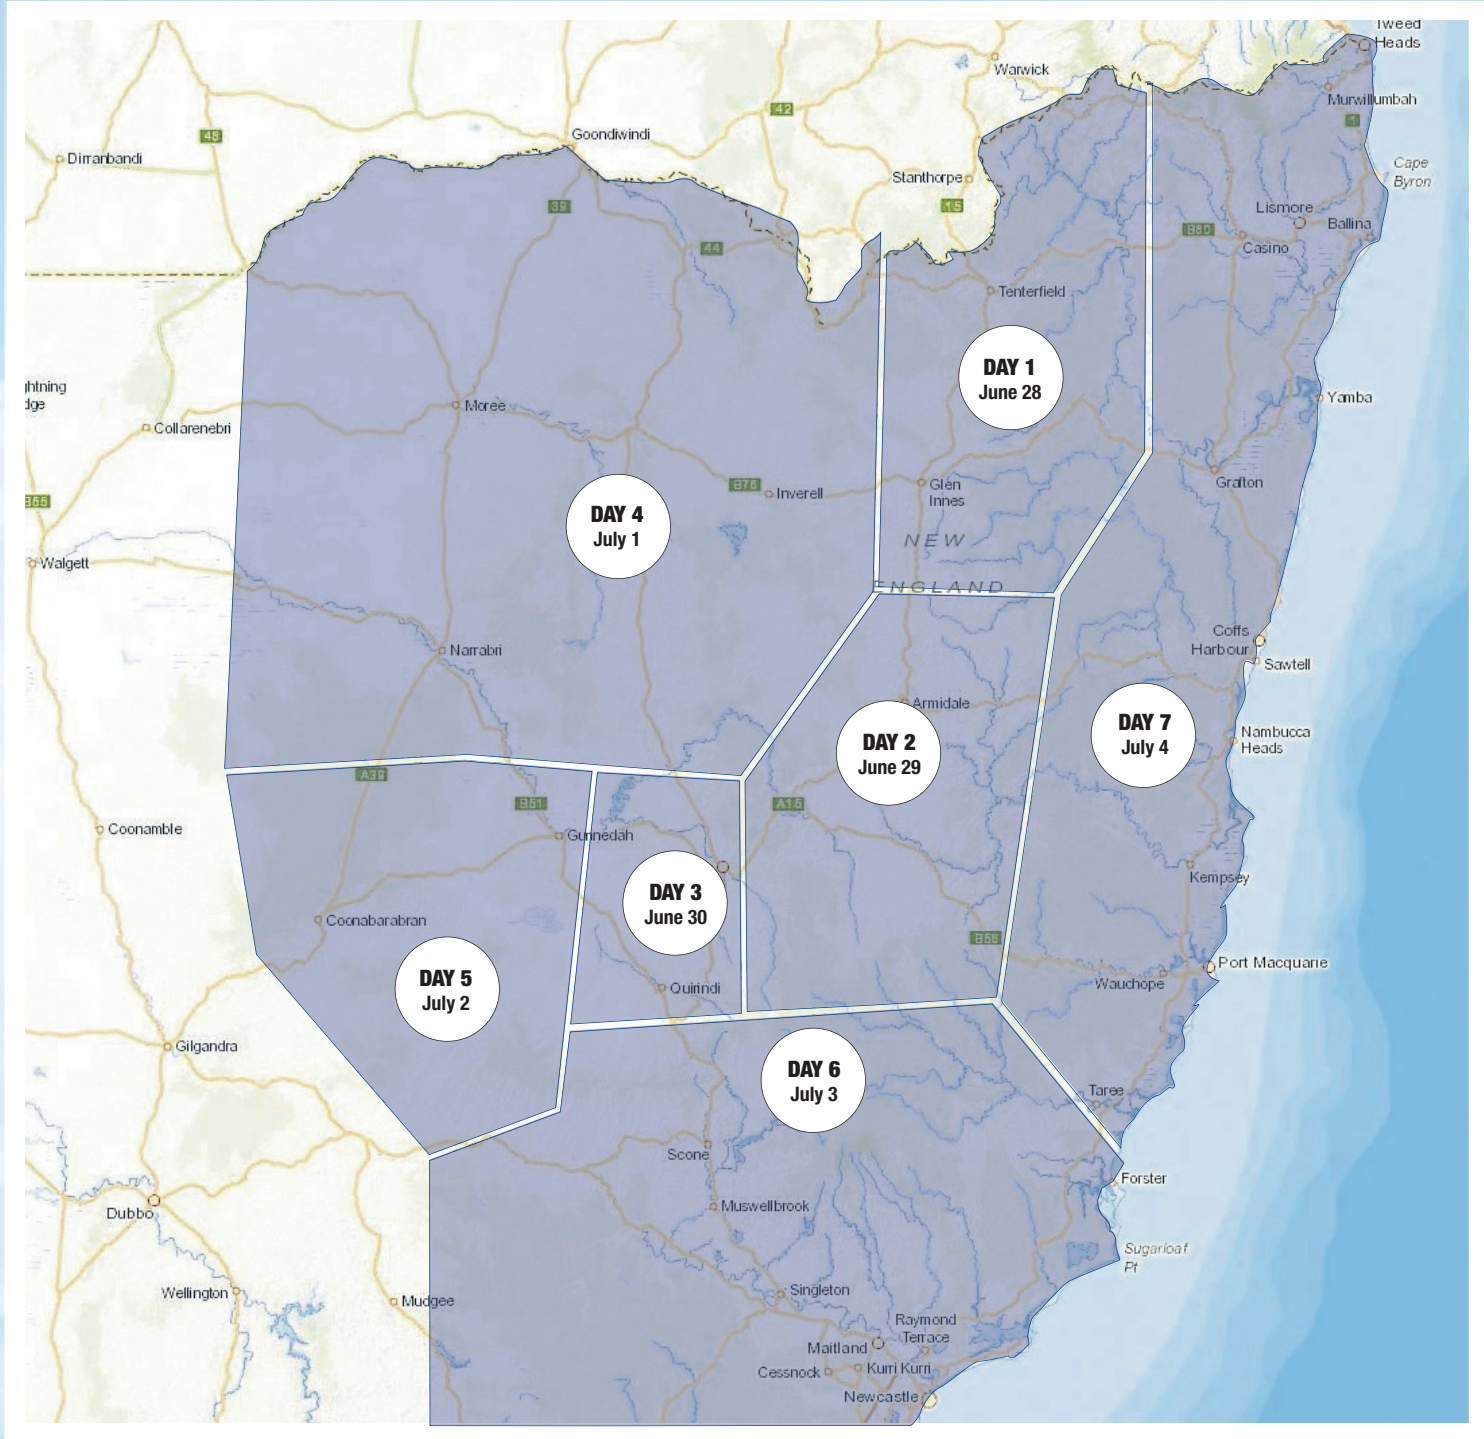

# NORTHERN BEEF *Week* 2021 JUNE 28 - JULY 2

ENTER  
ONLINE

**FINAL ENTRIES - APRIL 30**  
**[theland.com.au/beefweeks/](http://theland.com.au/beefweeks/)**

ENTER  
ONLINE

# SOUTHERN BEEF *Week* 2021

JULY 26 - AUGUST 1

ENTER  
ONLINE

FINAL ENTRIES - MAY 24

[theland.com.au/beefweeks/](http://theland.com.au/beefweeks/)

ENTER  
ONLINE

# THE LAND